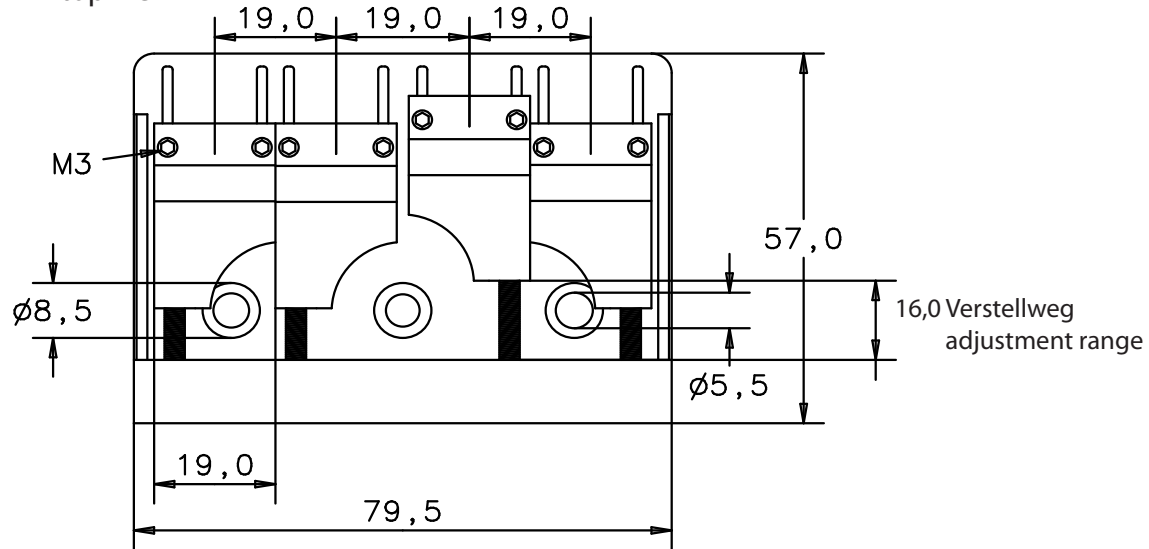

Bass Steg 3-D4-P
 Bass Bridge 3-D4-P

Draufsicht
top view

Untersicht
bottom view

* mm / Zoll
 * mm / inch